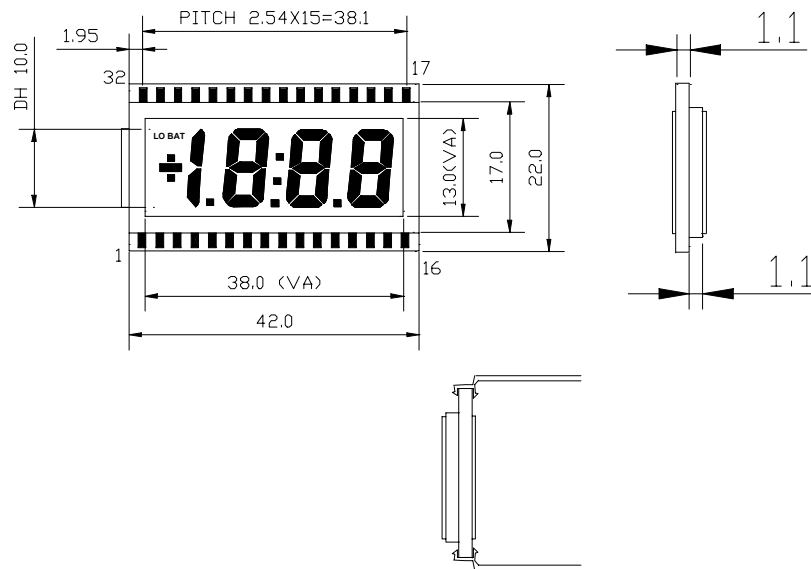

FOCUS DISPLAY SOLUTIONS

WWW.FOCUSLCD.COM

FDS(42x22)MAI02S

Pin No.	Seg	Pin No.	Seg	Pin No.	Seg	Pin No.	Seg
1	COM	9	2e	17	3a	25	1a
2	—	10	2d	18	3f	26	1f
3	K	11	2c	19	3g	27	1g
4	1DP	12	3DP	20	2b	28	NC
5	1e	13	3e	21	2a	29	NC
6	1d	14	3d	22	2f	30	LO BAT
7	1c	15	3c	23	2g	31	:
8	2DP	16	3b	24	1b	32	COM