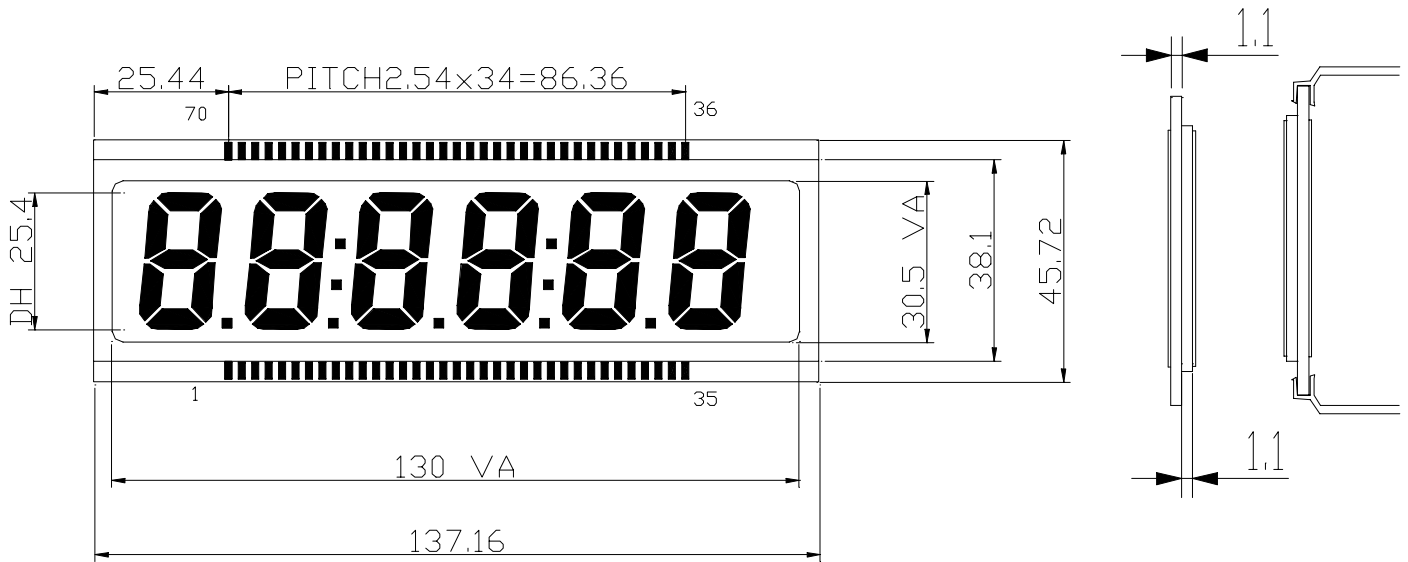

FOCUS DISPLAY SOLUTIONS

WWW.FOCUSLCD.COM

FDS(137.16x45.72)MBL02S

Pin No.	Seg	Pin No.	Seg	Pin No.	Seg	Pin No.	Seg	Pin No.	Seg
1	COM	15	NC	29	NC	43	2g	57	NC
2	6e	16	4c	30	NC	44	L2	58	4a
3	6d	17	NC	31	2c	45	NC	59	4f
4	6c	18	4DP	32	2DP	46	3b	60	4g
5	6DP	19	3e	33	1e	47	NC	61	L4
6	5e	20	3d	34	1d	48	NC	62	5b
7	5d	21	NC	35	1c	49	NC	63	5a
8	5c	22	NC	36	1b	50	3a	64	5f
9	5DP	23	NC	37	1a	51	3f	65	5g
10	4e	24	3c	38	1f	52	3g	66	6b
11	4d	25	NC	39	1g	53	NC	67	6a
12	NC	26	3DP	40	2b	54	NC	68	6f
13	NC	27	2e	41	2a	55	4b	69	6g
14	NC	28	2d	42	2f	56	NC	70	COM