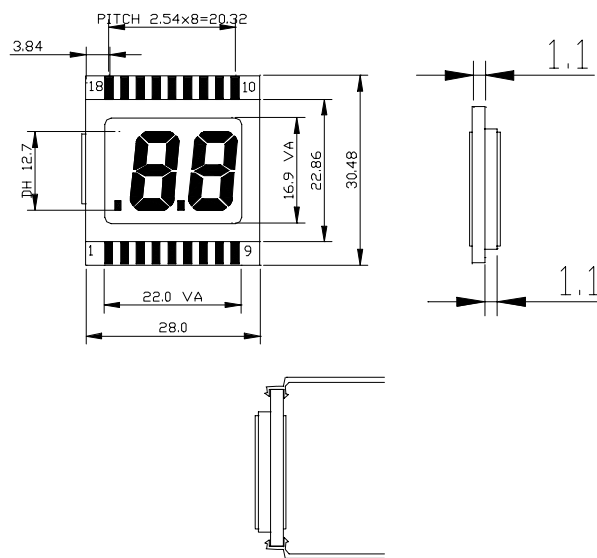

FOCUS DISPLAY SOLUTIONS

WWW.FOCUSLCD.COM

FDS(28.0x30.48)MAE02S

Pin No.	Seg	Pin No.	Seg
1	COM	10	1b
2	3DP	11	1a
3	2e	12	1f
4	2d	13	1g
5	2c	14	2b
6	2DP	15	2a
7	1e	16	2f
8	1d	17	2g
9	1c	18	COM