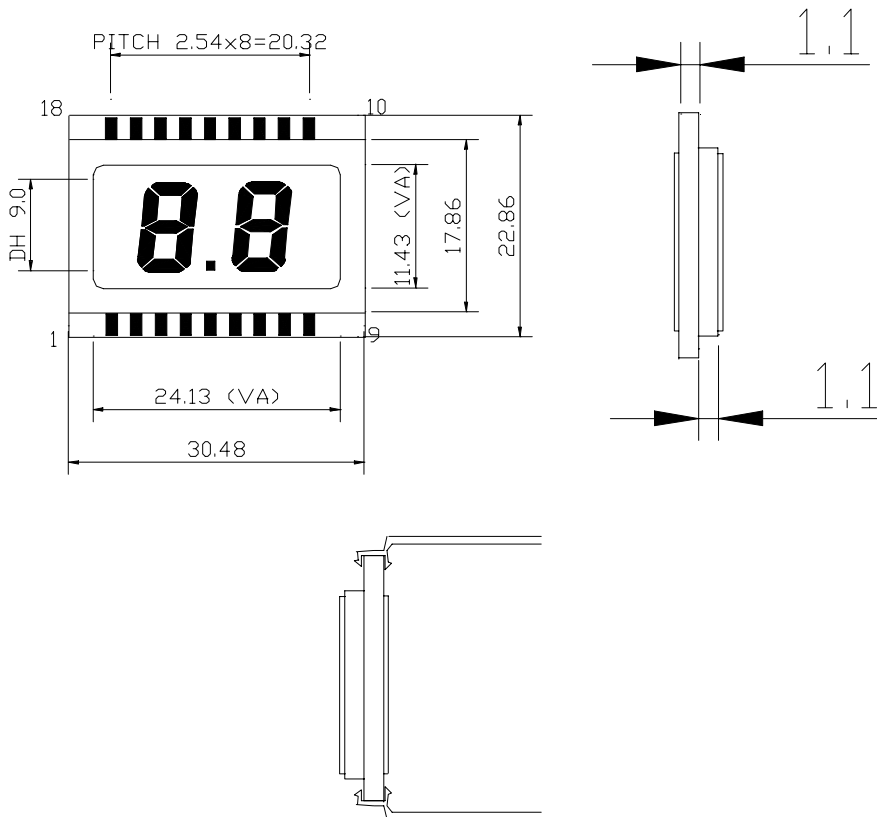

# FOCUS DISPLAY SOLUTIONS

[WWW.FOCUSLCD.COM](http://WWW.FOCUSLCD.COM)

FDS(30.48x22.86)MAD02S

Pin No.	Seg	Pin No.	Seg
1	COM	10	1a
2	2e	11	1f
3	2d	12	1g
4	2c	13	2b
5	2DP	14	2a
6	1e	15	2f
7	1d	16	2g
8	1c	17	NC
9	1b	18	COM