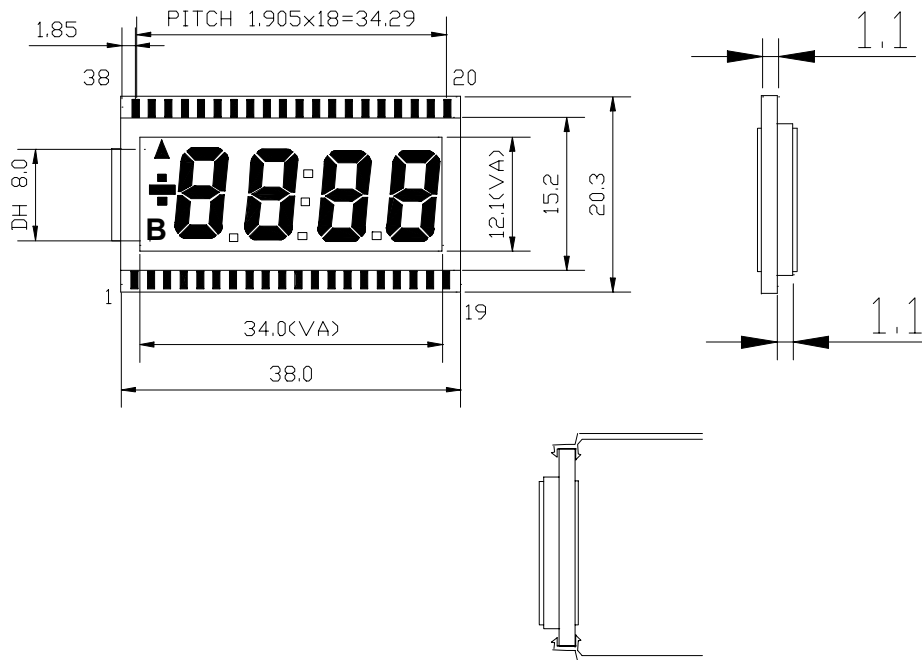

FOCUS DISPLAY SOLUTIONS

WWW.FOCUSLCD.COM

FDS(38x20.3)MAF02S

Pin No.	Seg	Pin No.	Seg	Pin No.	Seg	Pin No.	Seg
1	COM	11	2e	21	1a	31	3f
2	B	12	2d	22	1f	32	4g
3	4e	13	2c	23	2g	33	4b
4	4d	14	2DP	24	2b	34	4a
5	4c	15	1e	25	2a	35	4f
6	4DP	16	1d	26	2f	36	—
7	3e	17	1c	27	L	37	:
8	3d	18	1g	28	3g	38	▲
9	3c	19	NC	29	3b		
10	3DP	20	1b	30	3a		