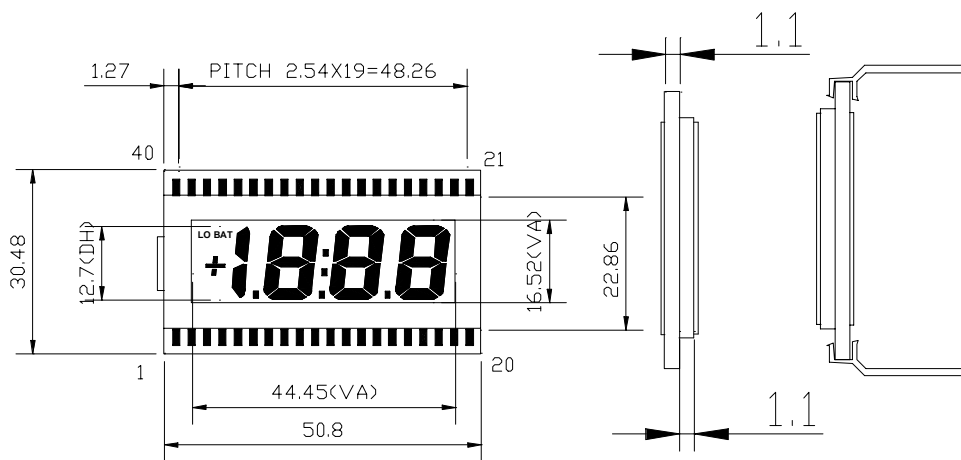

FOCUS DISPLAY SOLUTIONS

WWW.FOCUSLCD.COM

FDS(50.8x30.48)MAO02S

Pin No.	Seg	Pin No.	Seg	Pin No.	Seg	Pin No.	Seg
1	COM	11	3c	21	1a	31	3f
2	—	12	3DP	22	1f	32	3g
3	K	13	2e	23	1g	33	NC
4	NC	14	2d	24	2b	34	NC
5	NC	15	2c	25	2a	35	NC
6	NC	16	2DP	26	2f	36	NC
7	NC	17	1e	27	2g	37	NC
8	4DP	18	1d	28	L	38	LO BAT
9	3e	19	1c	29	3b	39	:
10	3d	20	1b	30	3a	40	COM