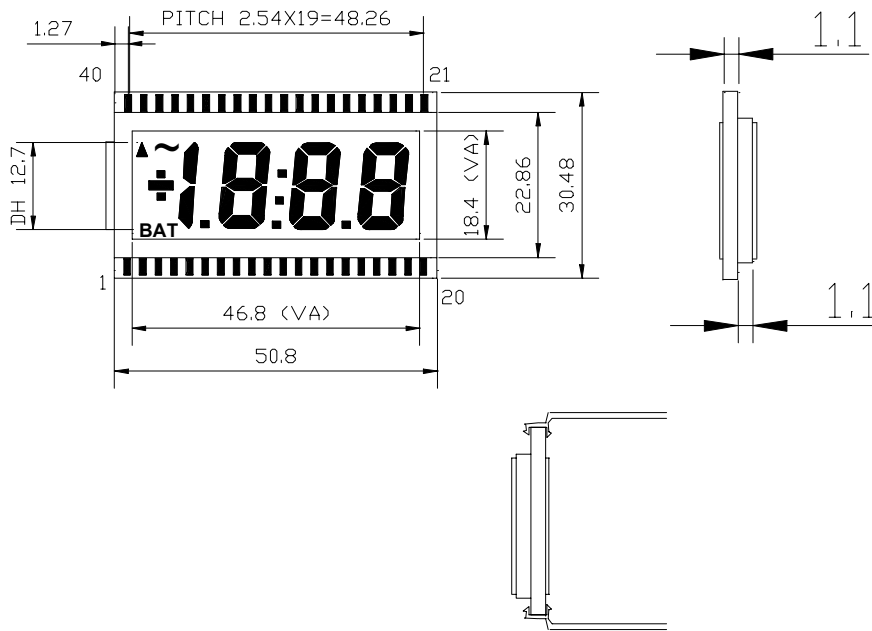

FOCUS DISPLAY SOLUTIONS

WWW.FOCUSLCD.COM

FDS(50.8x30.48)MAJ02S

Pin No.	Seg	Pin No.	Seg	Pin No.	Seg	Pin No.	Seg
1	COM	11	3c	21	1a	31	3f
2	—	12	3DP	22	1f	32	3g
3	K	13	2e	23	1g	33	NC
4	NC	14	2d	24	2b	34	NC
5	NC	15	2c	25	2a	35	NC
6	NC	16	2DP	26	2f	36	NC
7	NC	17	1e	27	2g	37	~
8	4DP	18	1d	28	L	38	▲
9	3e	19	1c	29	3b	39	:
10	3d	20	1b	30	3a	40	BAT