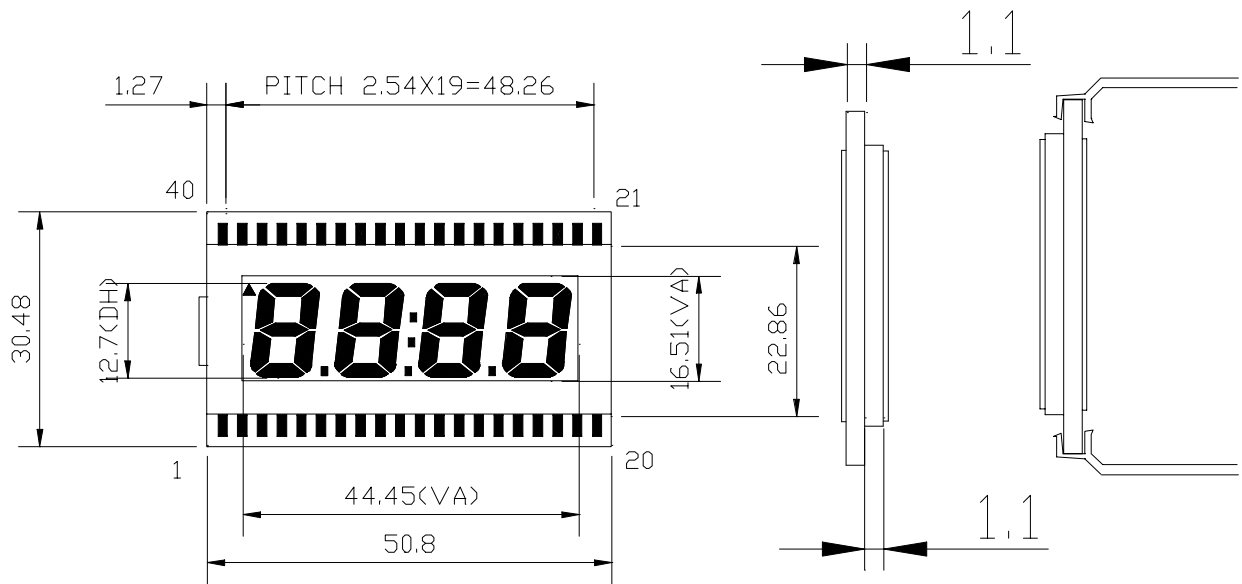

# FOCUS DISPLAY SOLUTIONS

[WWW.FOCUSLCD.COM](http://WWW.FOCUSLCD.COM)

FDS(50.8x30.48)MAQ02S

| Pin No. | Seg | Pin No. | Seg | Pin No. | Seg | Pin No. | Seg |
|---------|-----|---------|-----|---------|-----|---------|-----|
| 1       | COM | 11      | 3c  | 21      | 1a  | 31      | 3f  |
| 2       | NC  | 12      | 2DP | 22      | 1f  | 32      | 3g  |
| 3       | NC  | 13      | 2e  | 23      | 1g  | 33      | NC  |
| 4       | NC  | 14      | 2d  | 24      | 2b  | 34      | 4b  |
| 5       | 4e  | 15      | 2c  | 25      | 2a  | 35      | 4a  |
| 6       | 4d  | 16      | 1DP | 26      | 2f  | 36      | 4f  |
| 7       | 4c  | 17      | 1e  | 27      | 2g  | 37      | 4g  |
| 8       | 3DP | 18      | 1d  | 28      | L   | 38      | ▲   |
| 9       | 3e  | 19      | 1c  | 29      | 3b  | 39      | NC  |
| 10      | 3d  | 20      | 1b  | 30      | 3a  | 40      | COM |