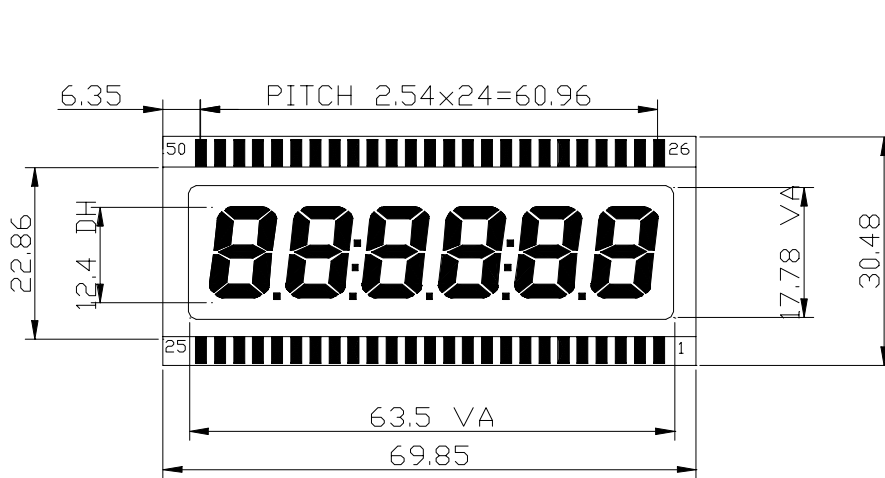

FOCUS DISPLAY SOLUTIONS

WWW.FOCUSLCD.COM

FDS(69.85x30.48)MBA02S

Pin No.	Seg	Pin No.	Seg	Pin No.	Seg	Pin No.	Seg	Pin No.	Seg
1	COM	11	4d	21	2DP	31	2f	41	4g
2	6e	12	4c	22	1e	32	2g	42	L2
3	6d	13	4DP	23	1d	33	L1	43	5b
4	6c	14	3e	24	1c	34	3b	44	5a
5	6DP	15	3d	25	1b	35	3a	45	5f
6	5e	16	3c	26	1a	36	3f	46	5g
7	5d	17	3DP	27	1f	37	3g	47	6b
8	5c	18	2e	28	1g	38	4b	48	6a
9	5DP	19	2d	29	2b	39	4a	49	6f
10	4e	20	2c	30	2a	40	4f	50	6g