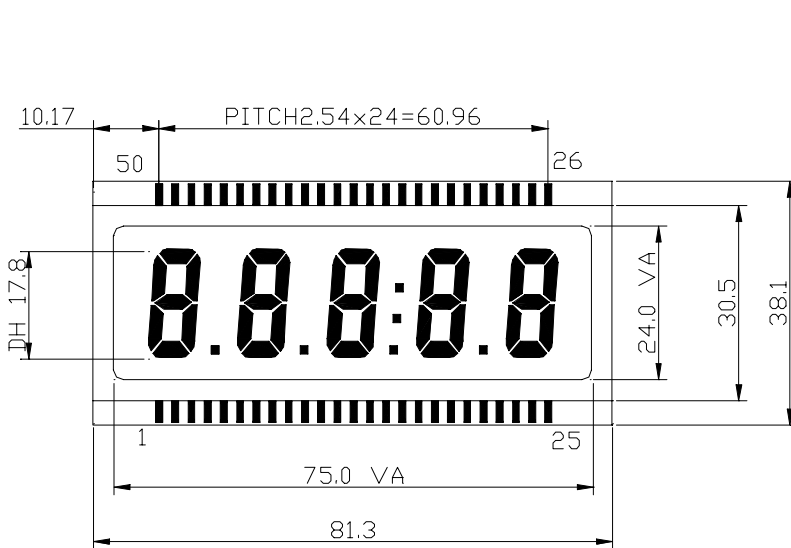

# FOCUS DISPLAY SOLUTIONS

[WWW.FOCUSLCD.COM](http://WWW.FOCUSLCD.COM)

FDS(81.3x38.1)MBH02S

Pin No.	Seg	Pin No.	Seg	Pin No.	Seg	Pin No.	Seg	Pin No.	Seg
1	COM	11	4d	21	2DP	31	2f	41	4g
2	NC	12	4c	22	1e	32	2g	42	NC
3	NC	13	4DP	23	1d	33	L	43	5b
4	NC	14	3e	24	1c	34	3b	44	5a
5	NC	15	3d	25	1b	35	3a	45	5f
6	5e	16	3c	26	1a	36	3f	46	5g
7	5d	17	3DP	27	1f	37	3g	47	NC
8	5c	18	2e	28	1g	38	4b	48	NC
9	5DP	19	2d	29	2b	39	4a	49	NC
10	4e	20	2c	30	2a	40	4f	50	NC