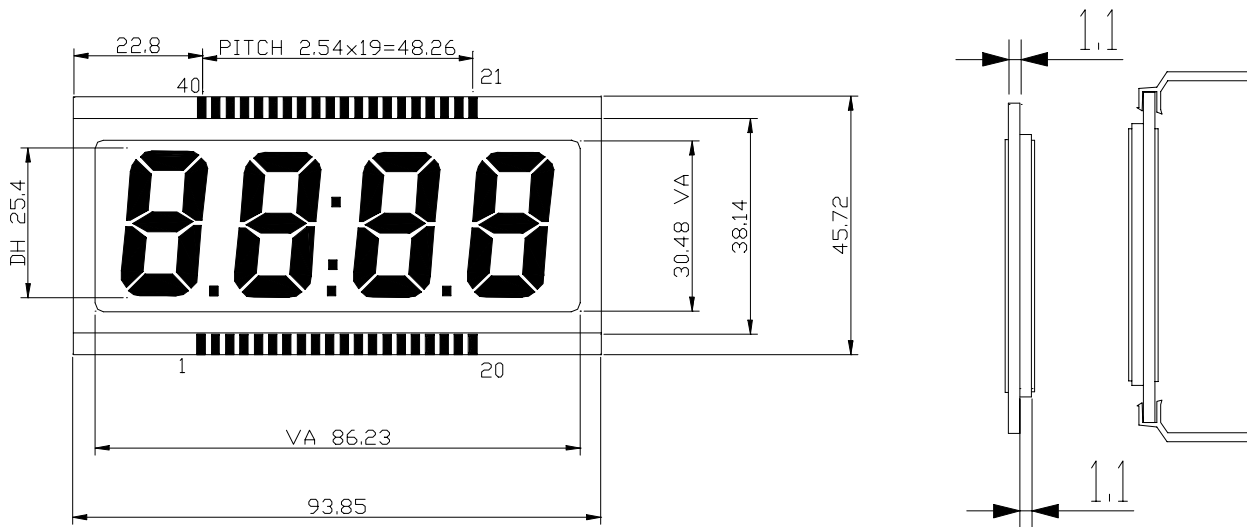

FOCUS DISPLAY SOLUTIONS

WWW.FOCUSLCD.COM

FDS(93.85x45.72)MBI02S

Pin No.	Seg	Pin No.	Seg	Pin No.	Seg	Pin No.	Seg
1	COM	11	3c	21	1a	31	3f
2	NC	12	3DP	22	1f	32	3g
3	NC	13	2e	23	1g	33	NC
4	NC	14	2d	24	2b	34	4b
5	4e	15	2c	25	2a	35	4a
6	4d	16	2DP	26	2f	36	4f
7	4C	17	1e	27	2g	37	4g
8	4DP	18	1d	28	L	38	NC
9	3e	19	1c	29	3b	39	NC
10	3d	20	1b	30	3a	40	COM