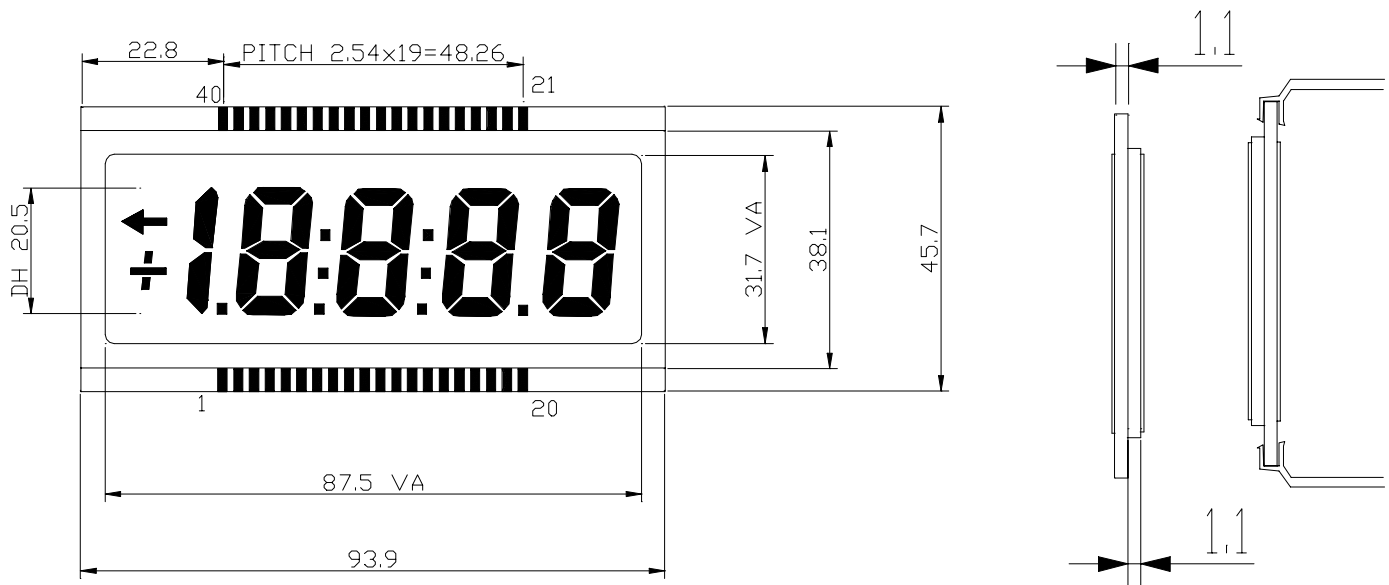

FOCUS DISPLAY SOLUTIONS

WWW.FOCUSLCD.COM

FDS(93.9x45.7)MBK02S

Pin No.	Seg	Pin No.	Seg	Pin No.	Seg	Pin No.	Seg
1	COM	11	3c	21	1a	31	3f
2	—	12	3DP	22	1f	32	3g
3	K	13	2e	23	1g	33	L4
4	5DP	14	2d	24	2b	34	4b
5	4e	15	2c	25	2a	35	4a
6	4d	16	2DP	26	2f	36	4f
7	4c	17	1e	27	2g	37	4g
8	4DP	18	1d	28	L2	38	←
9	3e	19	1c	29	3b	39	:
10	3d	20	1B	30	3a	40	COM